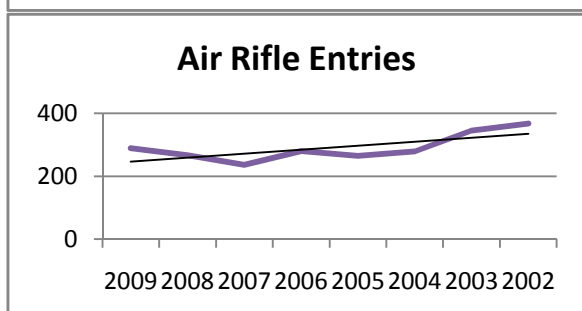

Class:	Entries:	Ind+Team:
C Unlimited	66	106
C Limited	123	190
C Traditional	60	92
R Limited	16	24
R Traditional	78	106

Archery Contestants (2009): 350

Muzzleloading Contestants (Individual Entries):

Year:	Entries:	Ind+Team:
2009	135	199
2008	160	248
2007	126	159
2006	106	154
2005	91	135
2004	68	
2003	89	
2002	101	

Muzzleloading Entries (2009):

Class:	Entries:	Ind+Team:
Traditional	79	115
Period Dress	9	9
Open	47	75

Muzzleloading Contestants (2009): 83

Summary:

Participation Trends:

2009 Colorado State 4-H Shooting Sports Contest