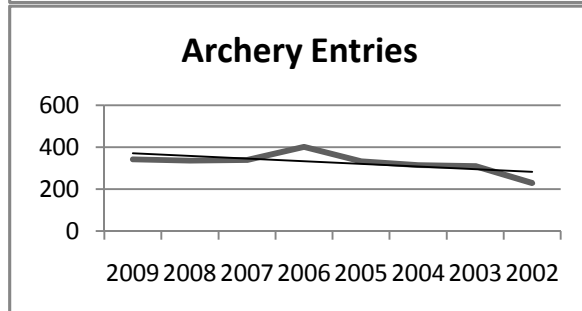

Shotgun Games Contestants (2009): 266

Archery Contestants (Individual Entries):

Year:	Entries:	Ind+Team:
2009	343	518
2008	336	548
2007	340	528
2006	402	674
2005	334	526
2004	316	
2003	311	
2002	230	

Archery Entries (2009):

Class:	Entries:	Ind+Team:
C Unlimited	66	106
C Limited	123	190
C Traditional	60	92
R Limited	16	24
R Traditional	78	106

Archery Contestants (2009): 350

Muzzleloading Contestants (Individual Entries):

Year:	Entries:	Ind+Team:
2009	135	199
2008	160	248
2007	126	159
2006	106	154
2005	91	135
2004	68	
2003	89	
2002	101	

Muzzleloading Entries (2009):

Class:	Entries:	Ind+Team:
Traditional	79	115
Period Dress	9	9
Open	47	75

Muzzleloading Contestants (2009): 83

Summary:

Participation Trends:

2009 Colorado State 4-H Shooting Sports Contest