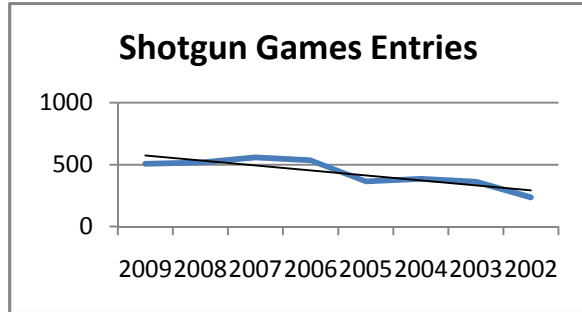

Class:	Entries:	Ind+Team:
C Unlimited	66	106
C Limited	123	190
C Traditional	60	92
R Limited	16	24
R Traditional	78	106

Archery Contestants (2009): 350

Muzzleloading Contestants (Individual Entries):

Year:	Entries:	Ind+Team:
2009	135	199
2008	160	248
2007	126	159
2006	106	154
2005	91	135
2004	68	
2003	89	
2002	101	

Muzzleloading Entries (2009):

Class:	Entries:	Ind+Team:
Traditional	79	115
Period Dress	9	9
Open	47	75

Muzzleloading Contestants (2009): 83

Summary:

Participation Trends:

2009 Colorado State 4-H Shooting Sports Contest