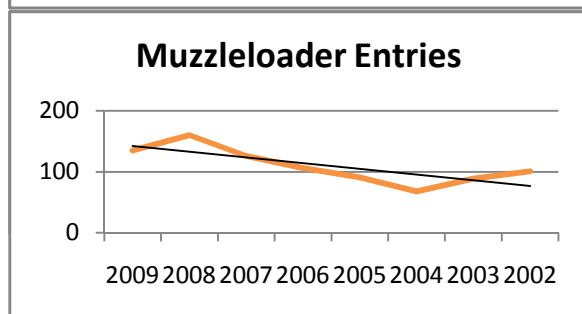

Shotgun Games Contestants (2009): 266

Archery Contestants (Individual Entries):

Year:	Entries:	Ind+Team:
2009	343	518
2008	336	548
2007	340	528
2006	402	674
2005	334	526
2004	316	
2003	311	
2002	230	

Archery Entries (2009):

Class:	Entries:	Ind+Team:
C Unlimited	66	106
C Limited	123	190
C Traditional	60	92
R Limited	16	24
R Traditional	78	106

Archery Contestants (2009): 350

Muzzleloading Contestants (Individual Entries):

Year:	Entries:	Ind+Team:
2009	135	199
2008	160	248
2007	126	159
2006	106	154
2005	91	135
2004	68	
2003	89	
2002	101	

Muzzleloading Entries (2009):

Class:	Entries:	Ind+Team:
Traditional	79	115
Period Dress	9	9
Open	47	75

Muzzleloading Contestants (2009): 83

Summary:

Participation Trends:

2009 Colorado State 4-H Shooting Sports Contest