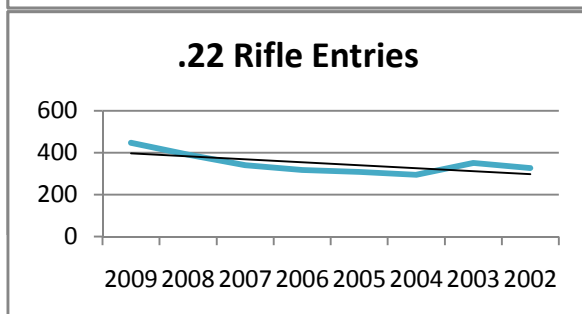

Shotgun Games Contestants (2009): 266

Archery Contestants (Individual Entries):

Year:	Entries:	Ind+Team:
2009	343	518
2008	336	548
2007	340	528
2006	402	674
2005	334	526
2004	316	
2003	311	
2002	230	

Archery Entries (2009):

Class:	Entries:	Ind+Team:
C Unlimited	66	106
C Limited	123	190
C Traditional	60	92
R Limited	16	24
R Traditional	78	106

Archery Contestants (2009): 350

Muzzleloading Contestants (Individual Entries):

Year:	Entries:	Ind+Team:
2009	135	199
2008	160	248
2007	126	159
2006	106	154
2005	91	135
2004	68	
2003	89	
2002	101	

Muzzleloading Entries (2009):

Class:	Entries:	Ind+Team:
Traditional	79	115
Period Dress	9	9
Open	47	75

Muzzleloading Contestants (2009): 83

Summary:

Participation Trends:

2009 Colorado State 4-H Shooting Sports Contest