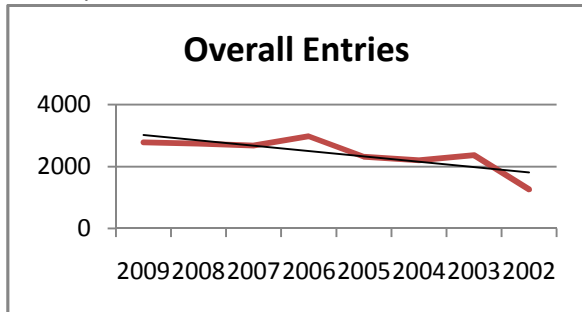

Shotgun Games Contestants (2009): 266

Archery Contestants (Individual Entries):

Year:	Entries:	Ind+Team:
2009	343	518
2008	336	548
2007	340	528
2006	402	674
2005	334	526
2004	316	
2003	311	
2002	230	

Archery Entries (2009):

Class:	Entries:	Ind+Team:
C Unlimited	66	106
C Limited	123	190
C Traditional	60	92
R Limited	16	24
R Traditional	78	106

Archery Contestants (2009): 350

Muzzleloading Contestants (Individual Entries):

Year:	Entries:	Ind+Team:
2009	135	199
2008	160	248
2007	126	159
2006	106	154
2005	91	135
2004	68	
2003	89	
2002	101	

Muzzleloading Entries (2009):

Class:	Entries:	Ind+Team:
Traditional	79	115
Period Dress	9	9
Open	47	75

Muzzleloading Contestants (2009): 83

Summary:

Participation Trends:

2009 Colorado State 4-H Shooting Sports Contest