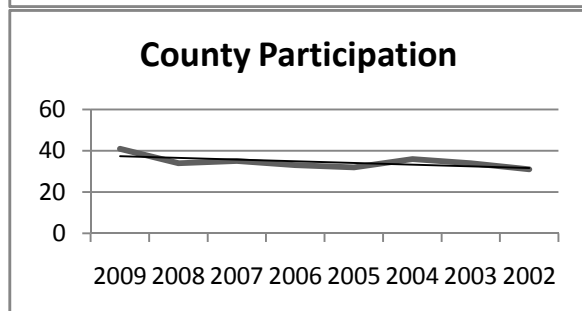

Class:	Entries:	Ind+Team:
C Unlimited	66	106
C Limited	123	190
C Traditional	60	92
R Limited	16	24
R Traditional	78	106

Archery Contestants (2009): 350

Muzzleloading Contestants (Individual Entries):

Year:	Entries:	Ind+Team:
2009	135	199
2008	160	248
2007	126	159
2006	106	154
2005	91	135
2004	68	
2003	89	
2002	101	

Muzzleloading Entries (2009):

Class:	Entries:	Ind+Team:
Traditional	79	115
Period Dress	9	9
Open	47	75

Muzzleloading Contestants (2009): 83

Summary:

Participation Trends:

2009 Colorado State 4-H Shooting Sports Contest