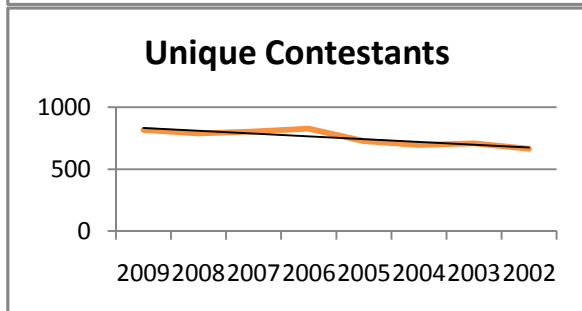

Shotgun Games Contestants (2009): 266

Archery Contestants (Individual Entries):

Year:	Entries:	Ind+Team:
2009	343	518
2008	336	548
2007	340	528
2006	402	674
2005	334	526
2004	316	
2003	311	
2002	230	

Archery Entries (2009):

Class:	Entries:	Ind+Team:
C Unlimited	66	106
C Limited	123	190
C Traditional	60	92
R Limited	16	24
R Traditional	78	106

Archery Contestants (2009): 350

Muzzleloading Contestants (Individual Entries):

Year:	Entries:	Ind+Team:
2009	135	199
2008	160	248
2007	126	159
2006	106	154
2005	91	135
2004	68	
2003	89	
2002	101	

Muzzleloading Entries (2009):

Class:	Entries:	Ind+Team:
Traditional	79	115
Period Dress	9	9
Open	47	75

Muzzleloading Contestants (2009): 83

Summary:

Participation Trends:

2009 Colorado State 4-H Shooting Sports Contest