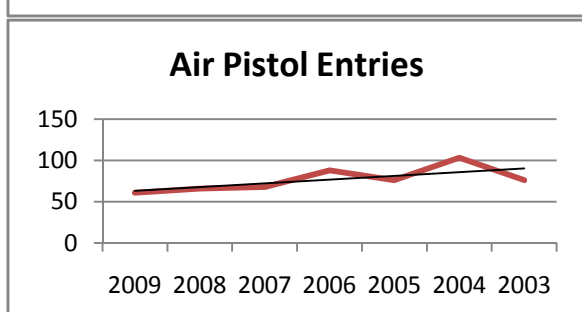

Shotgun Games Contestants (2009): 266

Archery Contestants (Individual Entries):

Year:	Entries:	Ind+Team:
2009	343	518
2008	336	548
2007	340	528
2006	402	674
2005	334	526
2004	316	
2003	311	
2002	230	

Archery Entries (2009):

Class:	Entries:	Ind+Team:
C Unlimited	66	106
C Limited	123	190
C Traditional	60	92
R Limited	16	24
R Traditional	78	106

Archery Contestants (2009): 350

Muzzleloading Contestants (Individual Entries):

Year:	Entries:	Ind+Team:
2009	135	199
2008	160	248
2007	126	159
2006	106	154
2005	91	135
2004	68	
2003	89	
2002	101	

Muzzleloading Entries (2009):

Class:	Entries:	Ind+Team:
Traditional	79	115
Period Dress	9	9
Open	47	75

Muzzleloading Contestants (2009): 83

Summary:

Participation Trends:

2009 Colorado State 4-H Shooting Sports Contest