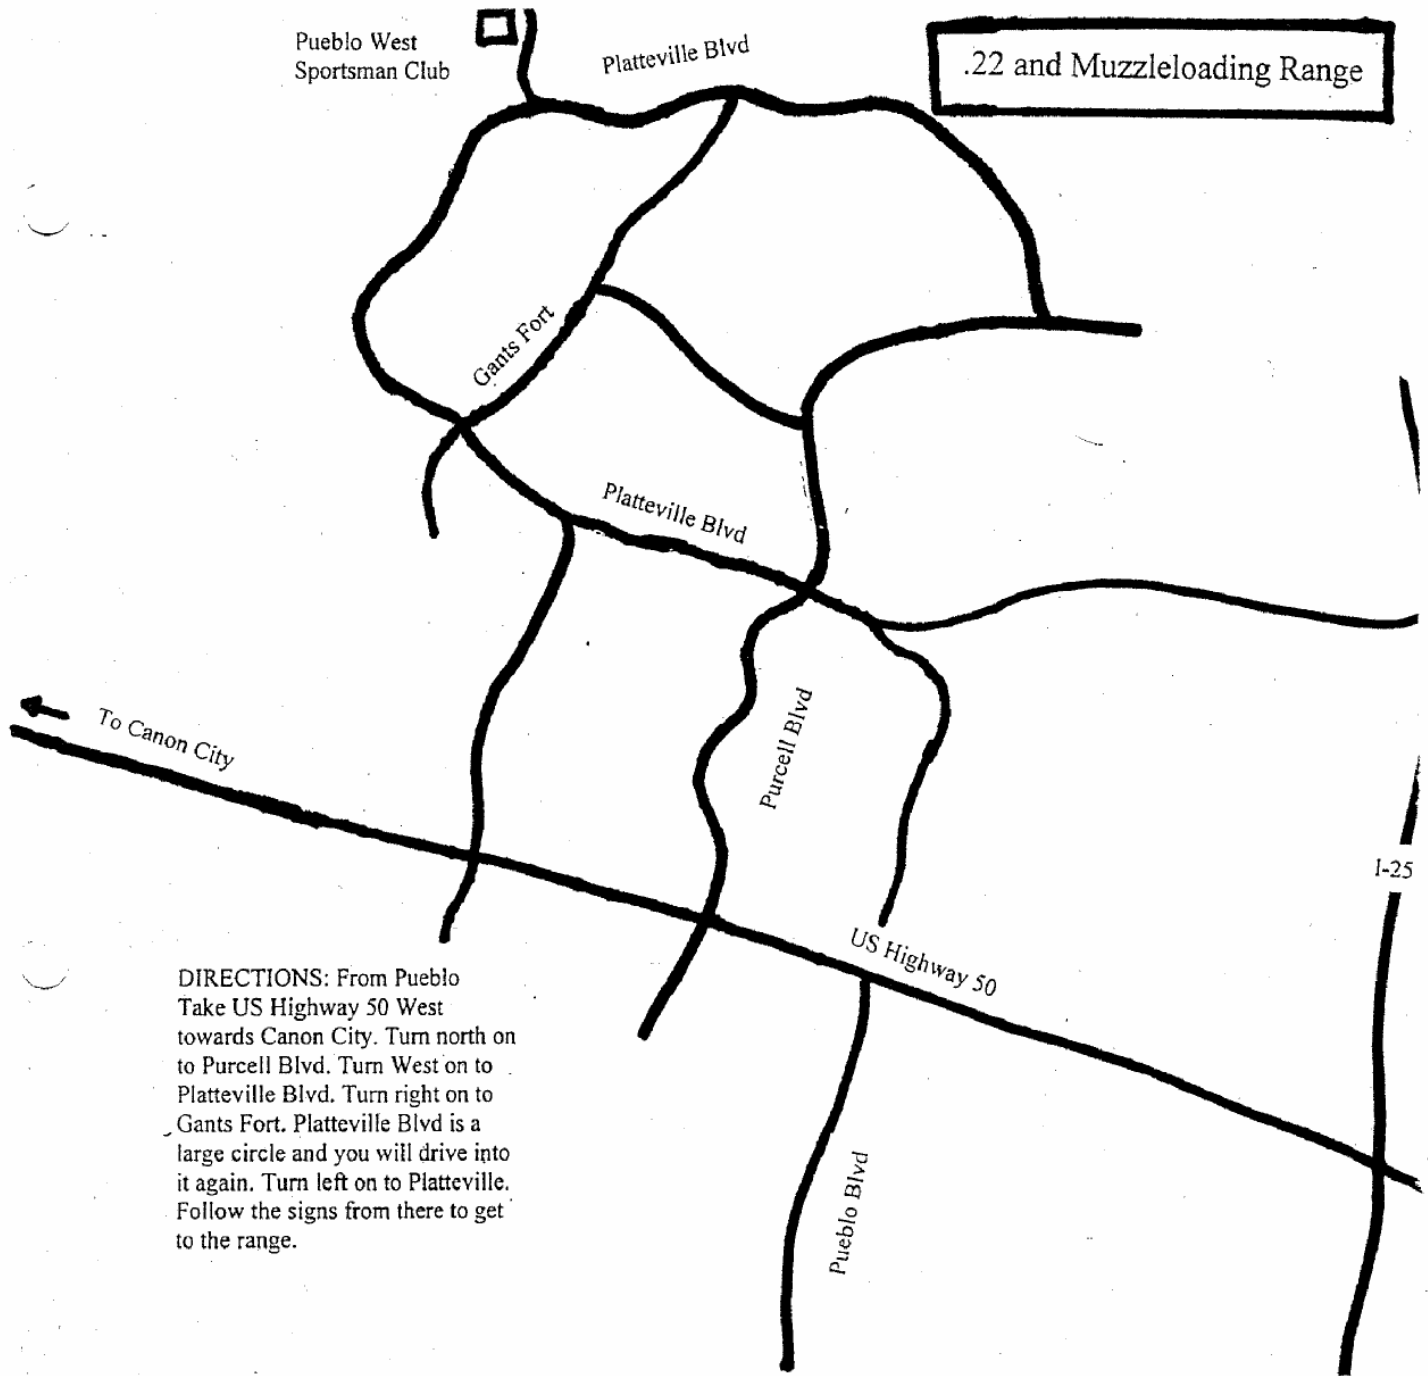

.22 and Muzzleloading

2 MAPS: Pueblo West Sportsman Club

DIRECTIONS: From Pueblo
Take US Highway 50 West
towards Canon City. Turn north on
to Purcell Blvd. Turn West on to
Platteville Blvd. Turn right on to
Gants Fort. Platteville Blvd is a
large circle and you will drive into
it again. Turn left on to Platteville.
Follow the signs from there to get
to the range.

Map Satellite Hybrid

* Pueblo West Sportsman's Club